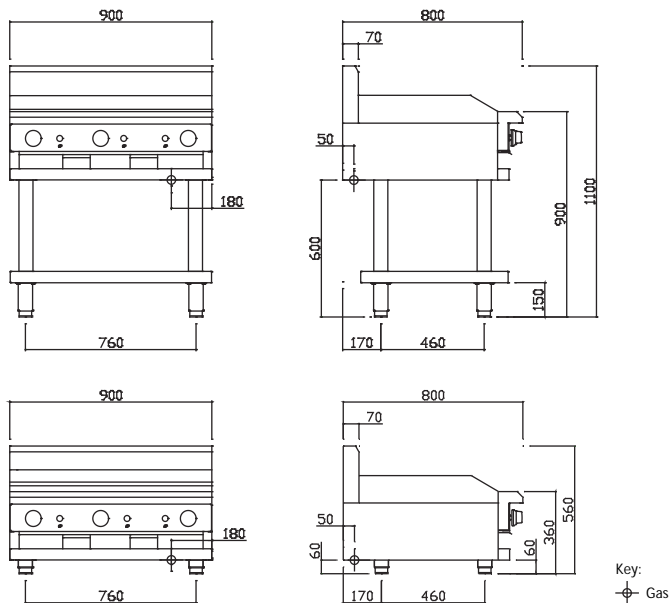

Technical Specifications for CS-9P, CS-6P3C

PROFESSIONAL

- 1.6mm thick mild steel griddle plate
- Chrome and ribbed plate finishes optional
- Hotplate and chargrill combinations
- Available freestanding or as a benchtop model
- Modular Professional series design
- 24 month 'Platinum Warranty'
- Easy to clean and service

	Model	Description	Nat Gas	LP Gas
	CS-9P	900 grill	54 mj	54 mj
	CS-6P3C	600 grill, 300 bbq	69 mj	69 mj

Griddle/Hotplate

- 18 mj burners with pilot, FFD and piezo ignition
- Variable flame control valve with low flame setting
- 1.6mm thick mild steel griddle plate
- Top weld sealed hotplate sections
- CS-9P plate: 890mm x 540mm; 0.48m² cooking area
- CS-6P3C plate: 590mm x 540mm; 0.32m² cooking area
- 2mm 304 stainless steel splash guards
- Griddle oil bin 1.2mm stainless steel

Overall Construction

- Heavy duty construction
- Welded 1.2mm 304 stainless steel front hob
- Front and side panels 0.9mm 304 stainless steel
- Splashback 1.2 mm 304 stainless steel
- Stainless steel legs with 55mm height adjustment range

Dimensions

- 900mm x 800mm x 1100mm H
- 900mm x 800mm x 560mm H (benchtop)
- Working height 900mm
- Weight 115kg
- Packed dimensions 940mm x 860mm x 1260mm H
- Packed weight 140kg

Connections

- Gas 3/4" BSP male
- 180mm from right, 50mm from rear, 600mm from floor
- Benchtop model gas connection: 60mm from bottom
- Supplied with gas regulator (specify Nat or LP on order)