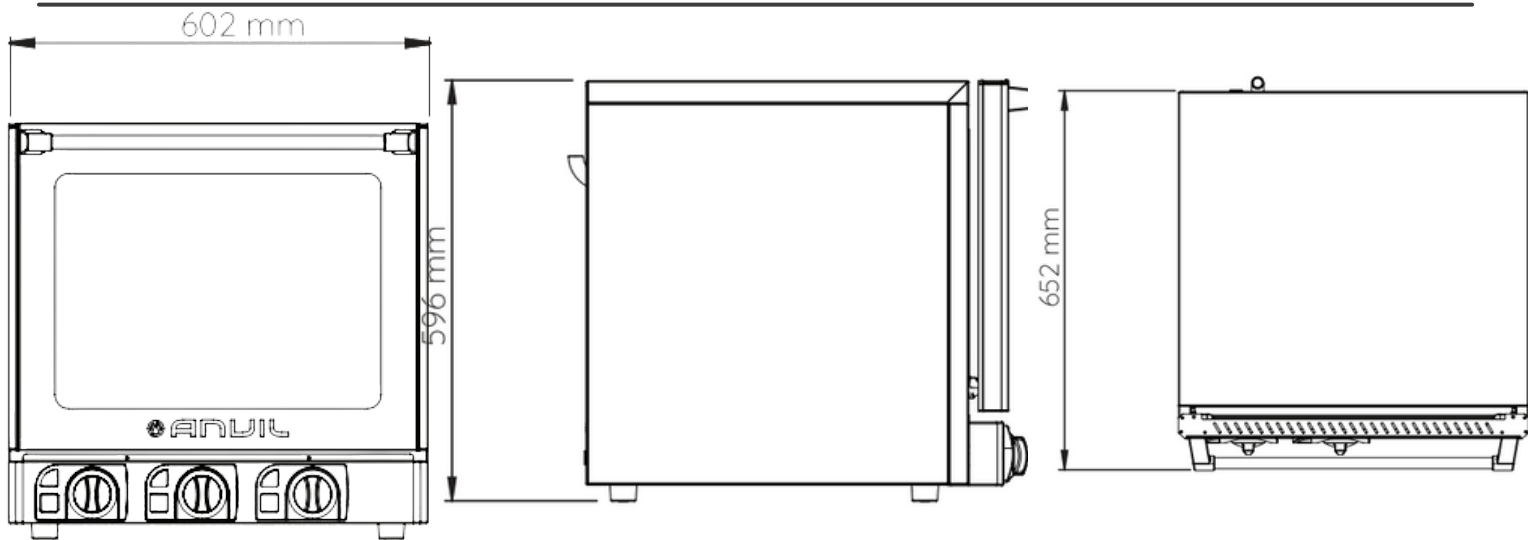

# CONVECTION OVEN WITH GRILL FUNCTION COA1004

- Stainless steel exterior and interior
- Rounded interior corners for easy cleaning
- Fan assisted and fitted with a custom designed baffle plate for excellent temperature distribution
- Interior lights
- Timer function included
- Operating temperature: 50°C - 300°C
- Easily removable inner glass for cleaning
- Supplied with 4 chrome shelves
- Grill element ideal for browning and grilling
- Chamber dimensions: 470 x 330 x 350mm
- Runner space 40-70mm

## Specifications

Voltage: 240V

Power: 2.4kW

Size: 602 x 652 x 596mm

Weight: 34.2kg

Origin: South Africa

Warranty: 12 Months Warranty